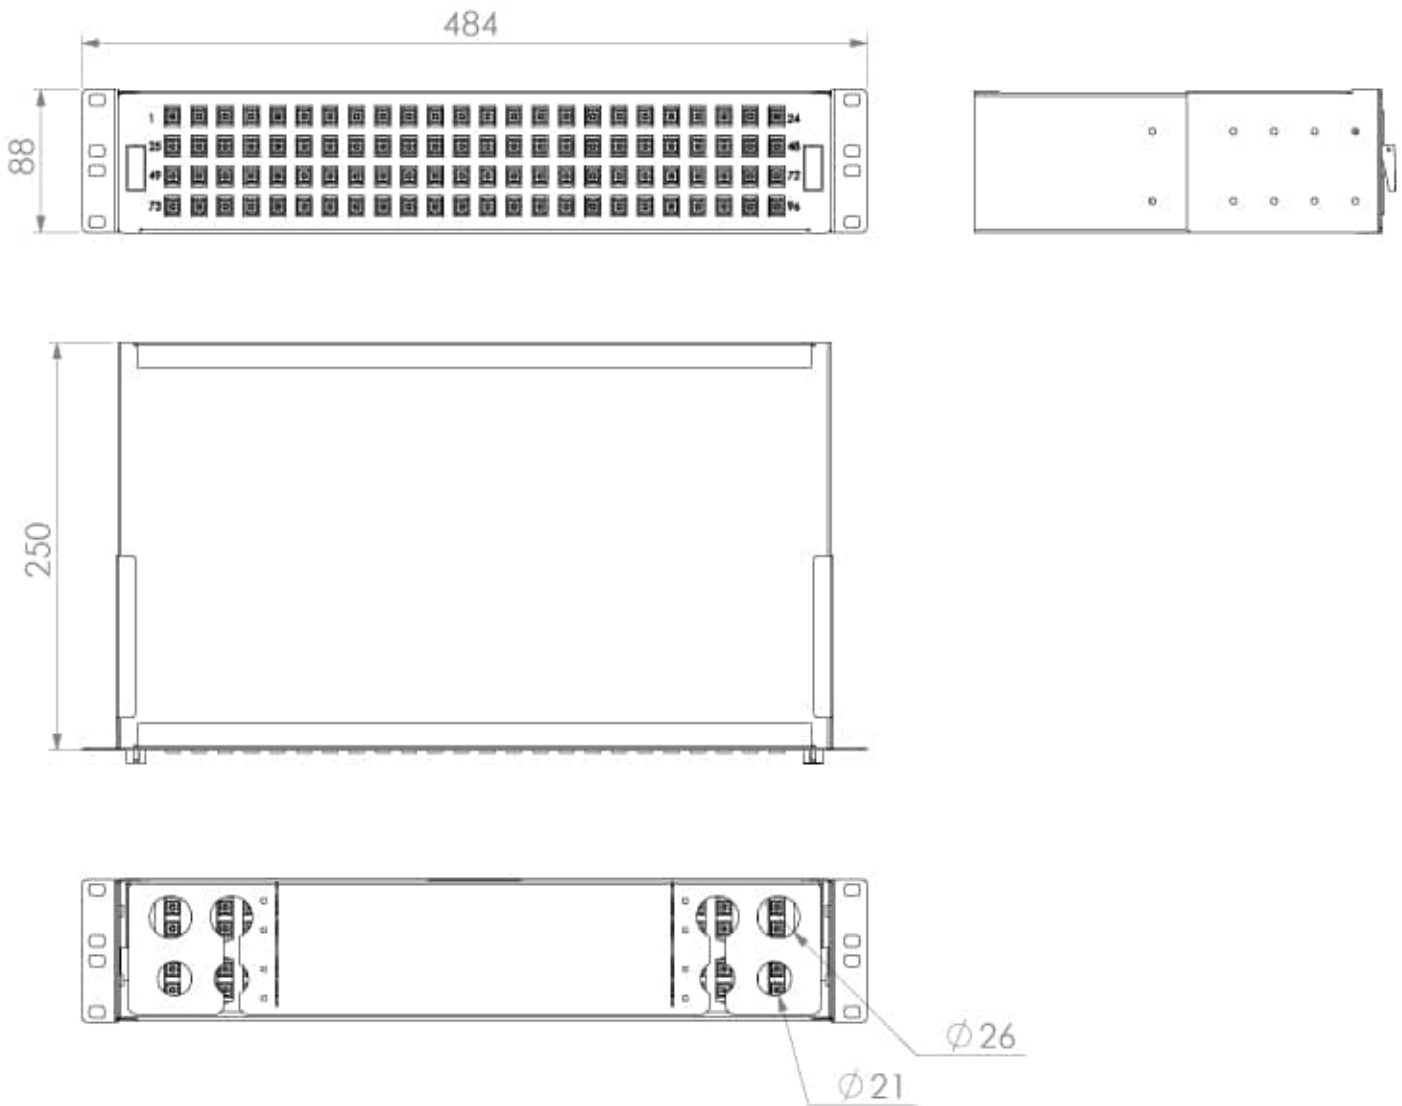

Ordering Information

Code	Fiber Type	Code	Adaptor/Connector 1	Code
F	S	SM Adaptors	A	LC
	M	MM Adaptors	B	LCA
	V	MM EV adaptors	D	SC
			E	SCA
			L	E2
		M	E2A	
		PE96BX		X-24AD

PART NUMBER	DESCRIPTION	LEGACY PART NUMBER
FMPE96BXDX-24AD	Sliding Panel Black 2RU 96 Port (SCS) 96F SC MM (Adaptors)	S24SCM96
FSPE96BXDX-24AD	Sliding Panel Black 2RU 96 Port (SCS) 96F SC SM (Adaptors)	S24SCS96
FSPE96BXEX-24AD	Sliding Panel Black 2RU 96 Port (SCS) 96F SCA SM (Adaptors)	S24SCA96