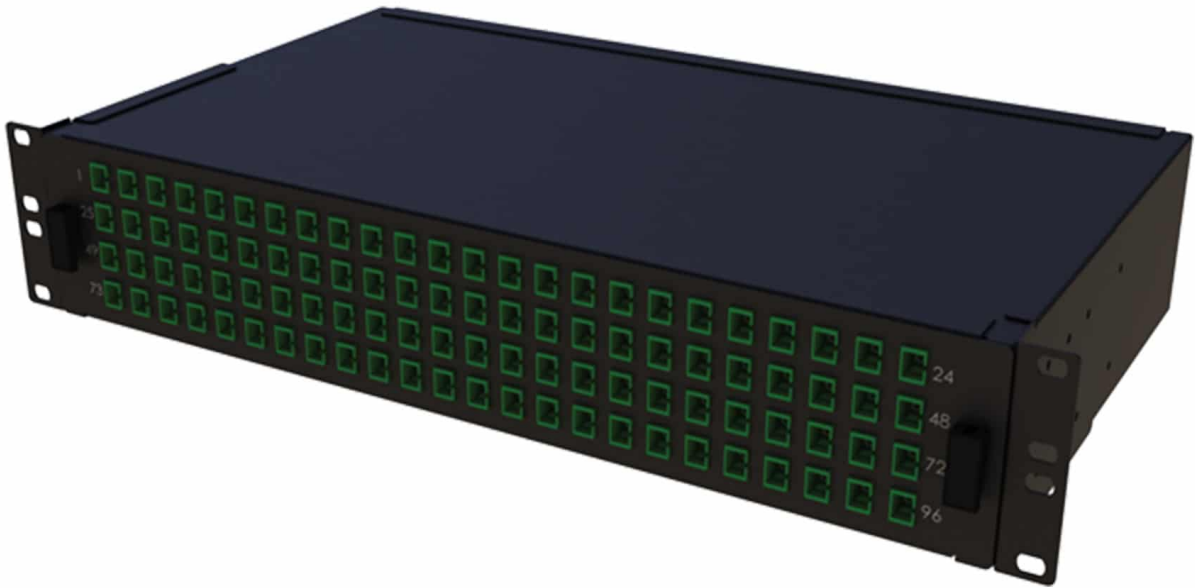

S24 2RU Sliding Patch Panel – 96 Position SC simplex up to 96 fibers

Description

This innovative, robust 2RU sliding patch panel has been designed to accept up to 96 fibers. The solution incorporates a multi functional panel which allows easy access during installation or rework with no disturbance of the existing cable or fibers. The panel offers multiple cable entry solutions, up to 8 standard cable entry points for loose tube, tight buffer, pre-terminated and steel tape armored cable. Each panel has integrated strength member tie positions, the additional removable plate at the rear of the panel allows the installation of steel tape armored cable.

Features and Benefits

- Up to 96 fibers in 2RU
- 45° open working angle
- Materials Compliant to RoHS2 and REACH/SvHC
- IP20
- 96 SC Simplex adapter positions
- Accepts loose tube, distribution and pre terminated cables
- Fits standard 19"

Applications

- Data centers, premise installations, telecommunication networks
- Ethernet, Fiber Channel, ATM, LAN, MAN and WAN

- Data communication

- Indoor applications

Specifications

ELEMENT	CHARACTERISTIC
Height (mm)	88
Width (mm)	483
Depth (mm)	250
Net weight (kg)	3.5
Packaged dimensions	530mm (W) x 110mm (H) x 330mm (D)
Cable entry holes	8 (4 x 21mm, 4 x 26mm)
Suitable for adapter type(flangeless adapters only)	SC Simplex, E2000 & LC Duplex
Number of ports	96
Material	Cold Rolled Steel
Material thickness (mm)	1.2
Material coating	Electrostatic powder coating
Colour	Black RAL 9004
Operating temperature (°C)	-40 to +60
Designed in accordance with	TIA/EIA 568.C, ISO/IEC 11801, EN50173, IEC60304, IEC61754,
Compliant to	RoHS2, Reach/SVHC