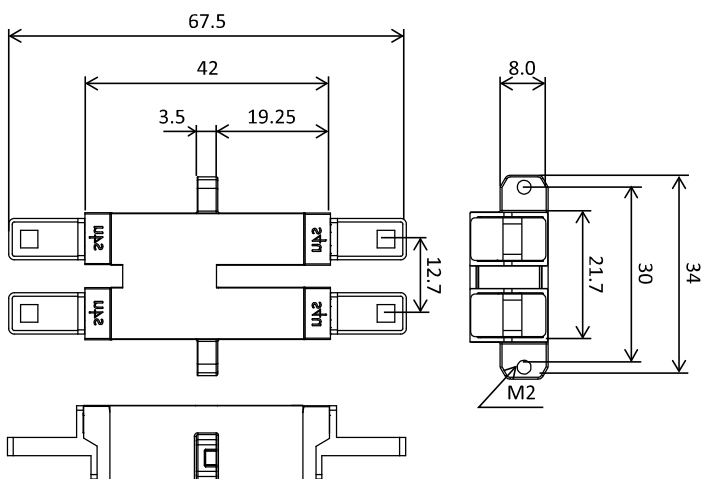

LSH Duplex SC-D Profile Adapter

Order information

Order code	Description	Color	Packing
AD-LSH-DXS-2H-GRN	LSH APC Duplex SC-D Profile Adapter, flange with M2-threads	green	50
AD-LSH-DXS-2H-BLU	LSH UPC Duplex SC-D Profile Adapter, flange with M2-threads	blue	50
AD-LSH-DXS-2H-BGE	LSH MM Duplex SC-D Profile Adapter, flange with M2-threads	beige	50
AD-LSH-DXS-2H-BLK	LSH MM Duplex SC-D Profile Adapter, flange with M2-threads	black	50

LSH Duplex Wide Adapter

Order information

Order code	Description	Color	Packing
AD-LSH-DXW-2H-GRN	LSH APC Duplex wide Adapter, flange with M2-threads	green	50
AD-LSH-DXW-2H-BLU	LSH UPC Duplex wide Adapter, flange with M2-threads	blue	50
AD-LSH-DXW-2H-BGE	LSH MM Duplex wide Adapter, flange with M2-threads	beige	50
AD-LSH-DXW-2H-BLK	LSH MM Duplex wide Adapter, flange with M2-threads	black	50