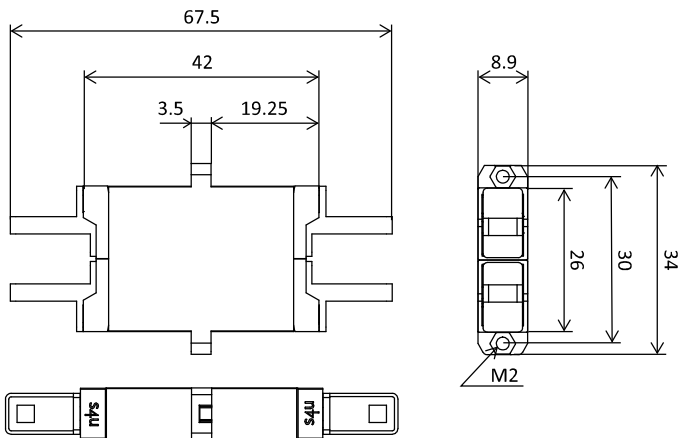

LSH Duplex SC-D Profile Adapter

Order information

Order code	Description	Color	Packing
AD-LSH-DXS-2H-GRN	LSH APC Duplex SC-D Profile Adapter, flange with M2-threads	green	50
AD-LSH-DXS-2H-BLU	LSH UPC Duplex SC-D Profile Adapter, flange with M2-threads	blue	50
AD-LSH-DXS-2H-BGE	LSH MM Duplex SC-D Profile Adapter, flange with M2-threads	beige	50
AD-LSH-DXS-2H-BLK	LSH MM Duplex SC-D Profile Adapter, flange with M2-threads	black	50

LSH Duplex Wide Adapter

Order information

Order code	Description	Color	Packing
AD-LSH-DXW-2H-GRN	LSH APC Duplex wide Adapter, flange with M2-threads	green	50
AD-LSH-DXW-2H-BLU	LSH UPC Duplex wide Adapter, flange with M2-threads	blue	50
AD-LSH-DXW-2H-BGE	LSH MM Duplex wide Adapter, flange with M2-threads	beige	50
AD-LSH-DXW-2H-BLK	LSH MM Duplex wide Adapter, flange with M2-threads	black	50