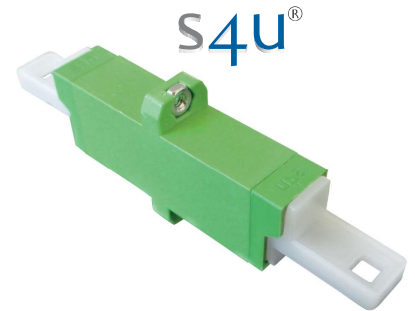

LSH Simplex Adapter with plastic flange and integrated M2 screw nuts

Order information

Order code	Description	Color	Packing
AD-LSH-SX-APC-S	LSH APC Adapter, with flange and screw nuts for panel fixation	green	100
AD-LSH-SX-UPC-S	LSH UPC Adapter, with flange and screw nuts for panel fixation	blue	100
AD-LSH-SX-BGE-S	LSH MM Adapter, with flange and screw nuts for panel fixation	beige	100
AD-LSH-SX-BLK-S	LSH MM Adapter, with flange and screw nuts for panel fixation	black	100

Simplex Adapter Frames

Order code	Description	Color	Packing
FRM-LSH-GRN	Frame LSH Adapter Simplex	green	500
FRM-LSH-RED	Frame LSH Adapter Simplex	red	500
FRM-LSH-YEL	Frame LSH Adapter Simplex	yellow	500
FRM-LSH-ORA	Frame LSH Adapter Simplex	orange	500
FRM-LSH-VIO	Frame LSH Adapter Simplex	violet	500
FRM-LSH-BGE	Frame LSH Adapter Simplex	beige	500
FRM-LSH-BLU	Frame LSH Adapter Simplex	blue	500
FRM-LSH-BLK	Frame LSH Adapter Simplex	black	500
FRM-LSH-AQU	Frame LSH Adapter Simplex	aqua	500