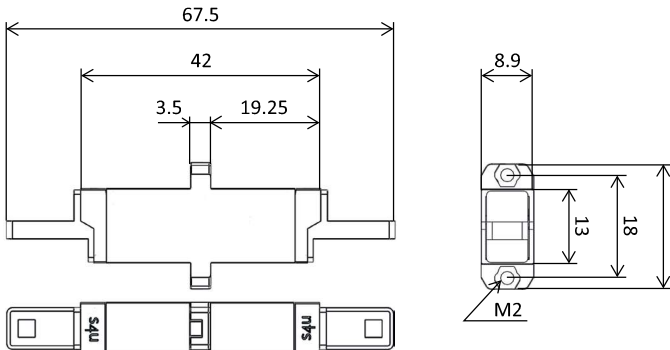

LSH Simplex Adapter with plastic flange and integrated M2 screw nuts

Order information

Order code	Description	Color	Packing
AD-LSH-SX-APC-S	LSH APC Adapter, with flange and screw nuts for panel fixation	green	100
AD-LSH-SX-UPC-S	LSH UPC Adapter, with flange and screw nuts for panel fixation	blue	100
AD-LSH-SX-BGE-S	LSH MM Adapter, with flange and screw nuts for panel fixation	beige	100
AD-LSH-SX-BLK-S	LSH MM Adapter, with flange and screw nuts for panel fixation	black	100