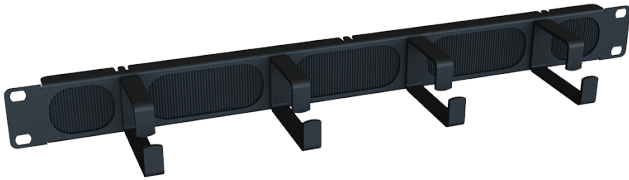

# 1U Cable Bar with Brush Strip 74mm hoop

This cable management bar provides an innovative solution for supporting cables. The 1U bar also includes a brush strip feature which provides access into the rear of the rack, having a brush instead of an open channel encourages the flow of air within the rack.

## FEATURES/BENEFITS

- 1U Height
- 19" Rack Mountable
- Integrated brush strip
- Will fit any 19" rack
- Ability to pass patch cords to the rear of cabinets without affecting airflow

## APPLICATIONS

- Data centers, premise installations, telecommunication networks
- Ethernet, Fiber Channel, ATM, LAN, MAN and WAN
- Data communication
- Indoor applications

SPECIFICATIONS

ELEMENT	CHARACTERISTIC
Height (mm)	44
Width (mm)	483
Depth (mm)	88
Net weight (kg)	0.33
Number of cable rings 74mm	4
Material	Cold Rolled Steel
Material thickness (mm)	1.2
Colour	Black RAL 9004
Operating temperature (°C)	-40 to +60
Designed in accordance with	TIA/EIA 568.C, ISO/IEC 11801, EN50173, IEC60304, IEC61754,
Compliant to	RoHS, Reach/SVHC

TECHNICAL DRAWING

**ORDERING INFORMATION**

PART NUMBER	DESCRIPTION	LEGACY PART NUMBER
FXMBXXXBXXX-03ZZ	1U Cable Bar Black 19" 4x74mm Hoop with Brush	1UCABLEBAR/BR

SCAN QR FOR PRODUCT PAGE

**FURTHER INFORMATION**