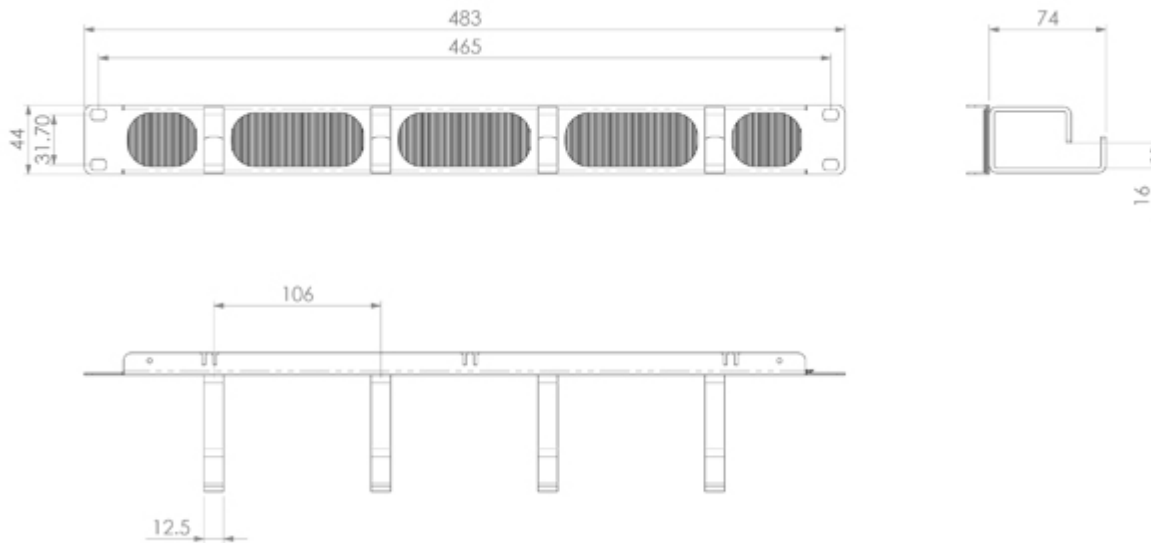

# 1U Cable Bar with Brush Strip 74mm hoop

This cable management bar provides an innovative solution for supporting cables. The 1U bar also includes a brush strip feature which provides access into the rear of the rack, having a brush instead of an open channel encourages the flow of air within the rack.

## FEATURES/BENEFITS

- 1U Height
- 19" Rack Mountable
- Integrated brush strip
- Will fit any 19" rack
- Ability to pass patch cords to the rear of cabinets without affecting airflow

## APPLICATIONS

- Data centers, premise installations, telecommunication networks
- Ethernet, Fiber Channel, ATM, LAN, MAN and WAN
- Data communication
- Indoor applications

SPECIFICATIONS

ELEMENT	CHARACTERISTIC
Height (mm)	44
Width (mm)	483
Depth (mm)	88
Net weight (kg)	0.33
Number of cable rings 74mm	4
Material	Cold Rolled Steel
Material thickness (mm)	1.2
Colour	Black RAL 9004
Operating temperature (°C)	-40 to +60
Designed in accordance with	TIA/EIA 568.C, ISO/IEC 11801, EN50173, IEC60304, IEC61754,
Compliant to	RoHS, Reach/SVHC

TECHNICAL DRAWING

**ORDERING INFORMATION**

PART NUMBER	DESCRIPTION	LEGACY PART NUMBER
FXMBXXXBXXX-03ZZ	1U Cable Bar Black 19" 4x74mm Hoop with Brush	1UCABLEBAR/BR

SCAN QR FOR PRODUCT PAGE

**FURTHER INFORMATION**