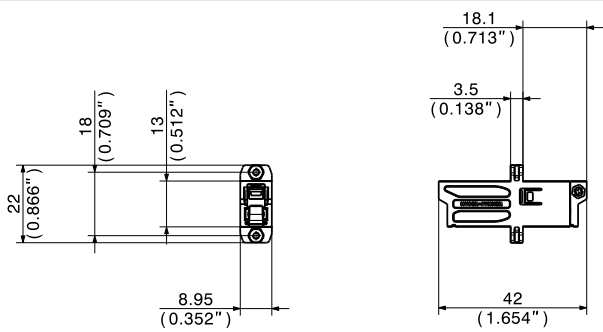

Accessories

	Spring type	Material	Item no.	Description	Packing unit
	Quick-mounting spring	Stainless steel	22646246	ACC-FIX-001_100-P	100

Simplex, integrated fixing spring

Adaptor dimensions

Installation dimensions

Simplex, 2-hole flange

Adaptor dimensions

M2x8 lens head screw

Installation dimensions

Accessories

Spring dimensions, mounted

Spring dimensions

Duplex, integrated fixing spring

Duplex, integrated fixing spring

Adaptor dimensions

Installation dimensions

Duplex, 2-hole flange

Adaptor dimensions

Installation dimensions