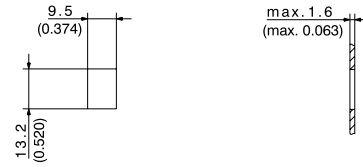

Accessories

	Spring type	Material	Item no.	Description	Packing unit
	Quick-mounting spring	Stainless steel	22646246	ACC-FIX-001_100-P	100

Simplex, integrated fixing spring

Adaptor dimensions

Installation dimensions

Simplex, 2-hole flange

Adaptor dimensions

M2x8 lens head screw

Installation dimensions

Accessories

Spring dimensions, mounted

Spring dimensions

Duplex, integrated fixing spring