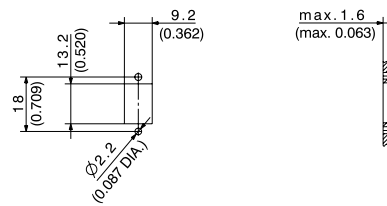

Simplex, 2-hole flange

Adaptor dimensions

M2x8 lens head screw

Installation dimensions

Accessories

Spring dimensions, mounted

Spring dimensions

Duplex, integrated fixing spring