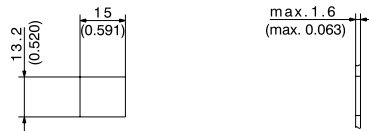

Installation dimensions