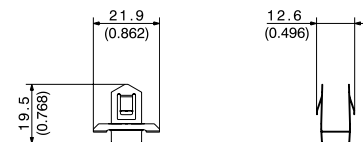

Simplex, 2-hole flange

Adaptor dimensions

M2x8 lens head screw

Installation dimensions

Accessories

Spring dimensions, mounted

Spring dimensions

Duplex, integrated fixing spring