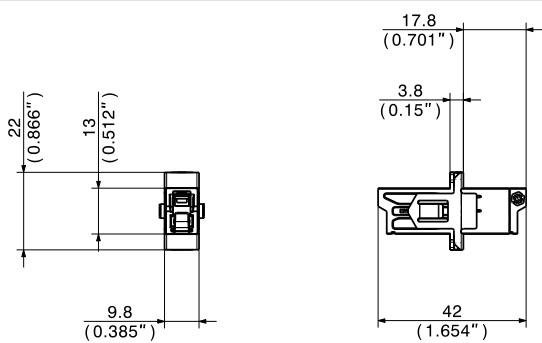

Simplex, 2-hole flange

Adaptor dimensions

M2x8 lens head screw

Installation dimensions

Accessories

Spring dimensions, mounted

Spring dimensions

Duplex, integrated fixing spring

Duplex, integrated fixing spring

Adaptor dimensions

Installation dimensions

Duplex, 2-hole flange

Adaptor dimensions

Installation dimensions