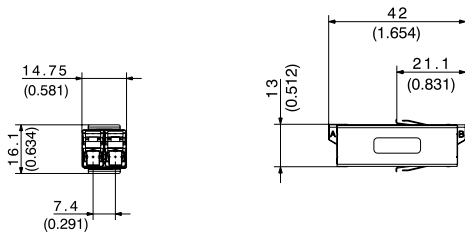

Duplex, integrated fixing spring

Adaptor dimensions