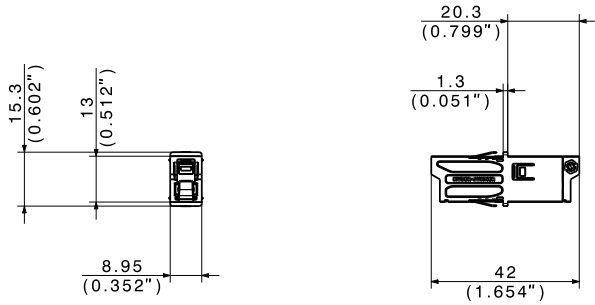

Simplex, 2-hole flange

	Adaptor type	Colour	Item no.	Description	Packing unit
	SM	blue	85026799	FLSH-FLSH-D150_100-P	100
	APC	green	85026800	FLSH-FLSH-D650_100-P	
	SM APC HighPower 0.1 dB	green	85026805	FLSH-FLSH-D680_100-P	
	MM	beige	85026801	FLSH-FLSH-D250_100-P	

Accessories

	Spring type	Material	Item no.	Description	Packing unit
	Quick-mounting spring	Stainless steel	22646246	ACC-FIX-001_100-P	100

Simplex, integrated fixing spring

Adaptor dimensions

Installation dimensions

Simplex, 2-hole flange

Adaptor dimensions

M2x8 lens head screw

Installation dimensions

Accessories

Spring dimensions, mounted

Spring dimensions

Duplex, integrated fixing spring