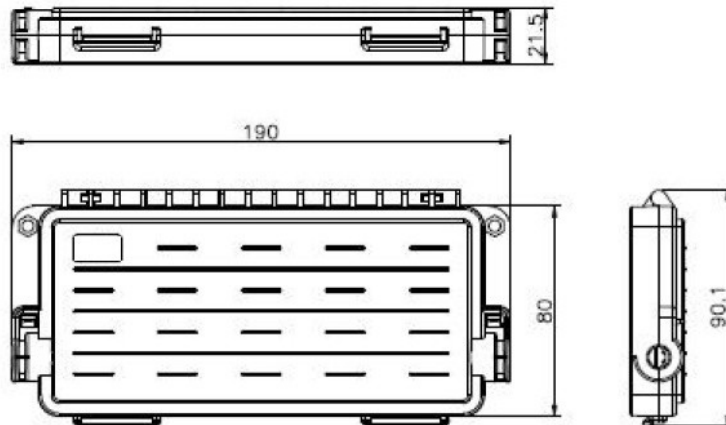

SPLICEBOX MINI 12 : Horizontal Fiber Optic Splice Closure

Description:

Mini. inline type fiber optic splice closure is made of high-quality ABS material. There is silicone sealing gasket between the cover and bottom.

Features:

Small size, reasonable design for cable protection ABS plastic material.

- 2 cable port (1 in 1 out) diameter 8.0mm
- Inside 6 fiber slot for max. 12 fibers splicing
- With fixing cable strengthen core parts
- Wall mounted, aerial hang application
- Dust-proof and waterproof, IP65

Dimensions:

- 190 x 90.1 x 21.5mm

Mounting instructions: