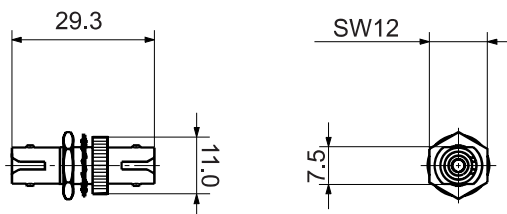

Data Sheet s4u[®] ST Simplex Adapter

- metallic, bayoned lock
- round flange with hexagonal nut
- double D-hole panel cut-out compatible
- ceramic precision alignment sleeve

Order information

Order Code	Description	Color	Packing
AD-ST-SX-DH-MET	Fiber Optic Adapter ST Simplex ceramic-sleeve, D-hole flange with hex-nut	metal	100

Data Sheet s4u[®] ST Duplex Adapter

- metallic, bayoned lock
- SC Duplex cut-out compatible
- ceramic precision alignment sleeve

Order information

Order Code	Description	Color	Packing
AD-ST-DX-2H-MET	Fiber Optic Adapter ST Duplex, 2-hole flange	metal	100