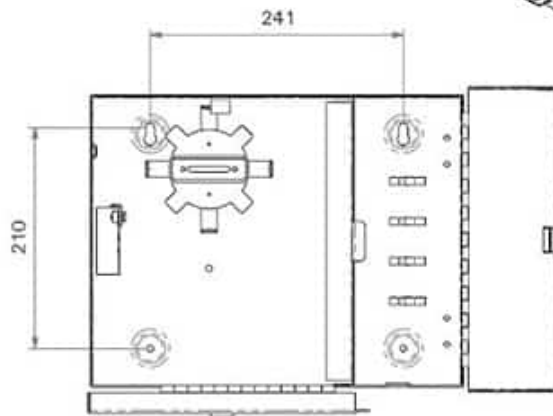

Features and Benefits

- Up to 4 L-Series Adapter Plates for a maximum density of 96f when using an LC presentation
- Accepts loose tube and distribution cable
- Multiple adapter options available
- Hinged door
- Wall-mountable
- For use with pre-terminated assemblies or spliced
- Multiple fixing points
- Materials are RoHS, REACH, and SVHC compliant

Applications

- Data centers, premise installations, telecommunication networks
- Ethernet, Fiber Channel, ATM, LAN, MAN, and WAN

- Indoor applications

Specifications

4 SLOT WALL BOX	
Height	290mm
Width	362mm
Depth	107mm
Net weight	4.6kg
Packaged weight	5.2kg
Packaged dimensions	360mm (W) x 410mm (L) x 160mm (H)
Suitable for adapter type	L-Series Adapter Plate
Number of cassette positions	4
Material	Cold-rolled steel
Material thickness	2.5mm
Material finish	Powder coating
Color	Black
Operating temperature	-40°C to +60°C
Designed in accordance with	TIA/EIA 568.C, ISO/IEC 11801, EN50173, IEC60304, IEC61754,
Materials compliant to	RoHS, Reach, SVHC

Technical Drawing

Bottom View

Closed Front View

Opened Front View

All dimensions in mm

Ordering Information

PART NUMBER	DESCRIPTION	LEGACY PART NUMBER
FXLFXXBXXX-04XX	L-Series Wall Box Black for 4 L-Series Adapter Plates UNLOADED	AW4