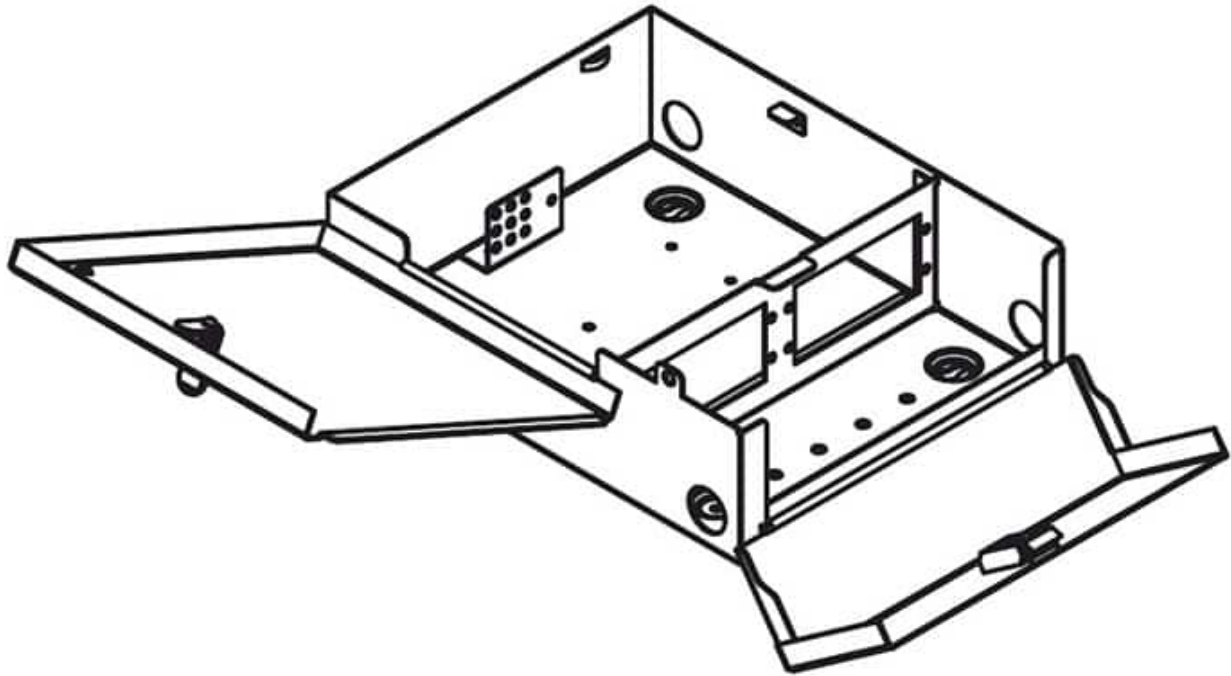

Features and Benefits

- Up to 4 L-Series Adapter Plates for a maximum density of 96f when using an LC presentation
- Accepts loose tube and distribution cable
- Multiple adapter options available
- Hinged door
- Wall-mountable
- For use with pre-terminated assemblies or spliced
- Multiple fixing points
- Materials are RoHS, REACH, and SVHC compliant

Applications

- Data centers, premise installations, telecommunication networks
- Ethernet, Fiber Channel, ATM, LAN, MAN, and WAN

- Indoor applications

Specifications

4 SLOT WALL BOX	
Height	290mm
Width	362mm
Depth	107mm
Net weight	4.6kg
Packaged weight	5.2kg
Packaged dimensions	360mm (W) x 410mm (L) x 160mm (H)
Suitable for adapter type	L-Series Adapter Plate
Number of cassette positions	4
Material	Cold-rolled steel
Material thickness	2.5mm
Material finish	Powder coating
Color	Black
Operating temperature	-40°C to +60°C
Designed in accordance with	TIA/EIA 568.C, ISO/IEC 11801, EN50173, IEC60304, IEC61754,
Materials compliant to	RoHS, Reach, SVHC

Technical Drawing

Bottom View

Closed Front View

Opened Front View

All dimensions in mm

Ordering Information

PART NUMBER	DESCRIPTION	LEGACY PART NUMBER
FXLFXXBXXX-04XX	L-Series Wall Box Black for 4 L-Series Adapter Plates UNLOADED	AW4