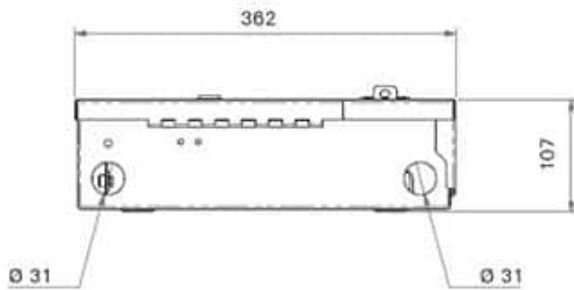

Features and Benefits

- Up to 4 L-Series Adapter Plates for a maximum density of 96f when using an LC presentation
- Accepts loose tube and distribution cable
- Multiple adapter options available
- Hinged door
- Wall-mountable
- For use with pre-terminated assemblies or spliced
- Multiple fixing points
- Materials are RoHS, REACH, and SVHC compliant

Applications

- Data centers, premise installations, telecommunication networks
- Ethernet, Fiber Channel, ATM, LAN, MAN, and WAN

- Indoor applications

Specifications

4 SLOT WALL BOX	
Height	290mm
Width	362mm
Depth	107mm
Net weight	4.6kg
Packaged weight	5.2kg
Packaged dimensions	360mm (W) x 410mm (L) x 160mm (H)
Suitable for adapter type	L-Series Adapter Plate
Number of cassette positions	4
Material	Cold-rolled steel
Material thickness	2.5mm
Material finish	Powder coating
Color	Black
Operating temperature	-40°C to +60°C
Designed in accordance with	TIA/EIA 568.C, ISO/IEC 11801, EN50173, IEC60304, IEC61754,
Materials compliant to	RoHS, Reach, SVHC

Technical Drawing

Bottom View

Closed Front View

Opened Front View

All dimensions in mm

Ordering Information

PART NUMBER	DESCRIPTION	LEGACY PART NUMBER
FXLFXXBXXX-04XX	L-Series Wall Box Black for 4 L-Series Adapter Plates UNLOADED	AW4