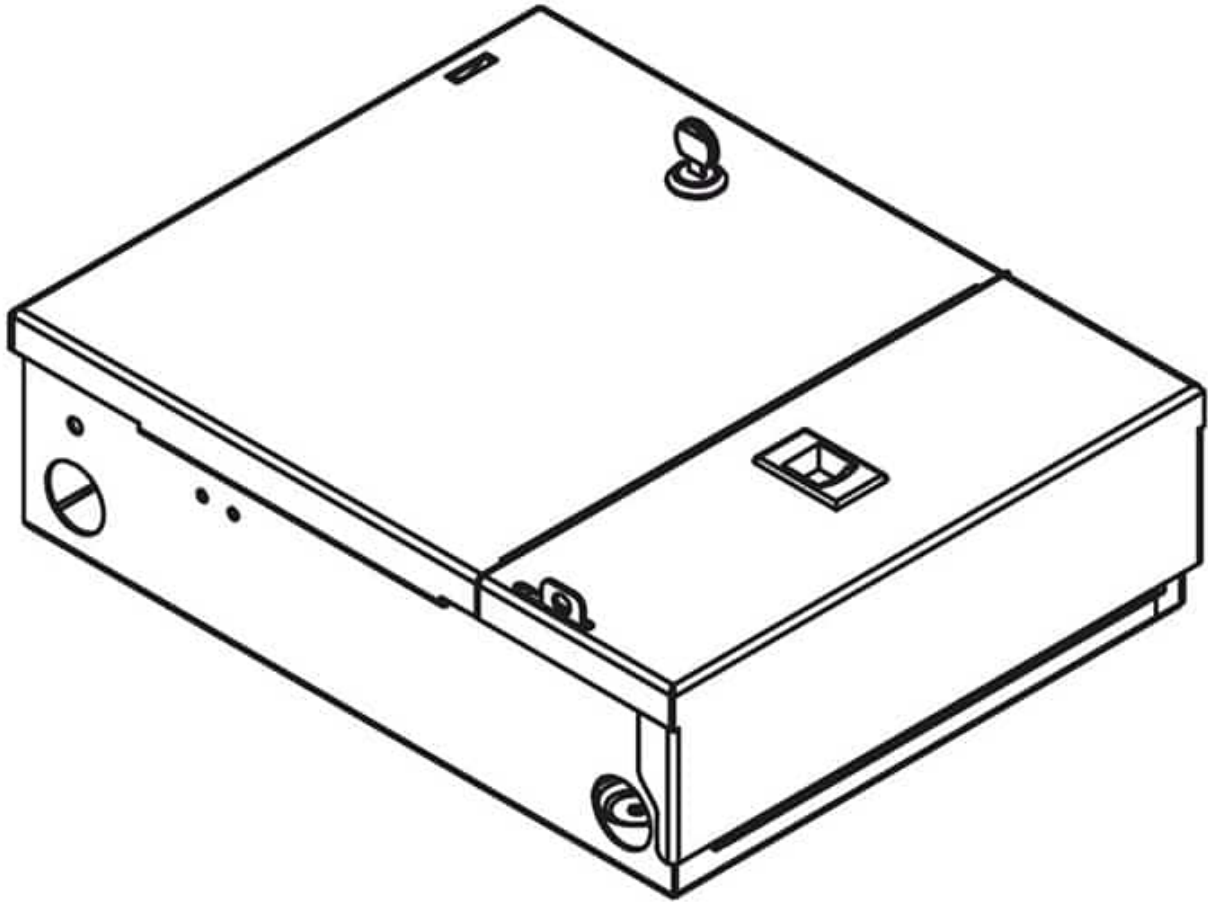

L-Series AM-W4 Wall Box

Description

The L-Series AM-W4 Wall Box has been designed to house up to 4 L-Series Adapter Plates for a maximum density of 96f when using an LC presentation. With the ability to use a full array of adapter types and multiple cable entry solutions, fiber cable can be spliced or used with pre-terminated assemblies. The AFL Hyperscale L-Series is compatible with the industry-standard LGX format.

Features and Benefits

- Up to 4 L-Series Adapter Plates for a maximum density of 96f when using an LC presentation
- Accepts loose tube and distribution cable
- Multiple adapter options available
- Hinged door
- Wall-mountable
- For use with pre-terminated assemblies or spliced
- Multiple fixing points
- Materials are RoHS, REACH, and SVHC compliant

Applications

- Data centers, premise installations, telecommunication networks
- Ethernet, Fiber Channel, ATM, LAN, MAN, and WAN

- Indoor applications

Specifications

4 SLOT WALL BOX	
Height	290mm
Width	362mm
Depth	107mm
Net weight	4.6kg
Packaged weight	5.2kg
Packaged dimensions	360mm (W) x 410mm (L) x 160mm (H)
Suitable for adapter type	L-Series Adapter Plate
Number of cassette positions	4
Material	Cold-rolled steel
Material thickness	2.5mm
Material finish	Powder coating
Color	Black
Operating temperature	-40°C to +60°C
Designed in accordance with	TIA/EIA 568.C, ISO/IEC 11801, EN50173, IEC60304, IEC61754,
Materials compliant to	RoHS, Reach, SVHC

Technical Drawing

Bottom View

Closed Front View

Opened Front View

All dimensions in mm

Ordering Information

PART NUMBER	DESCRIPTION	LEGACY PART NUMBER
FXLFXXBXXX-04XX	L-Series Wall Box Black for 4 L-Series Adapter Plates UNLOADED	AW4