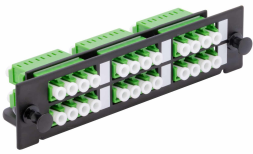

Related Products

L-Series Adapter Plate