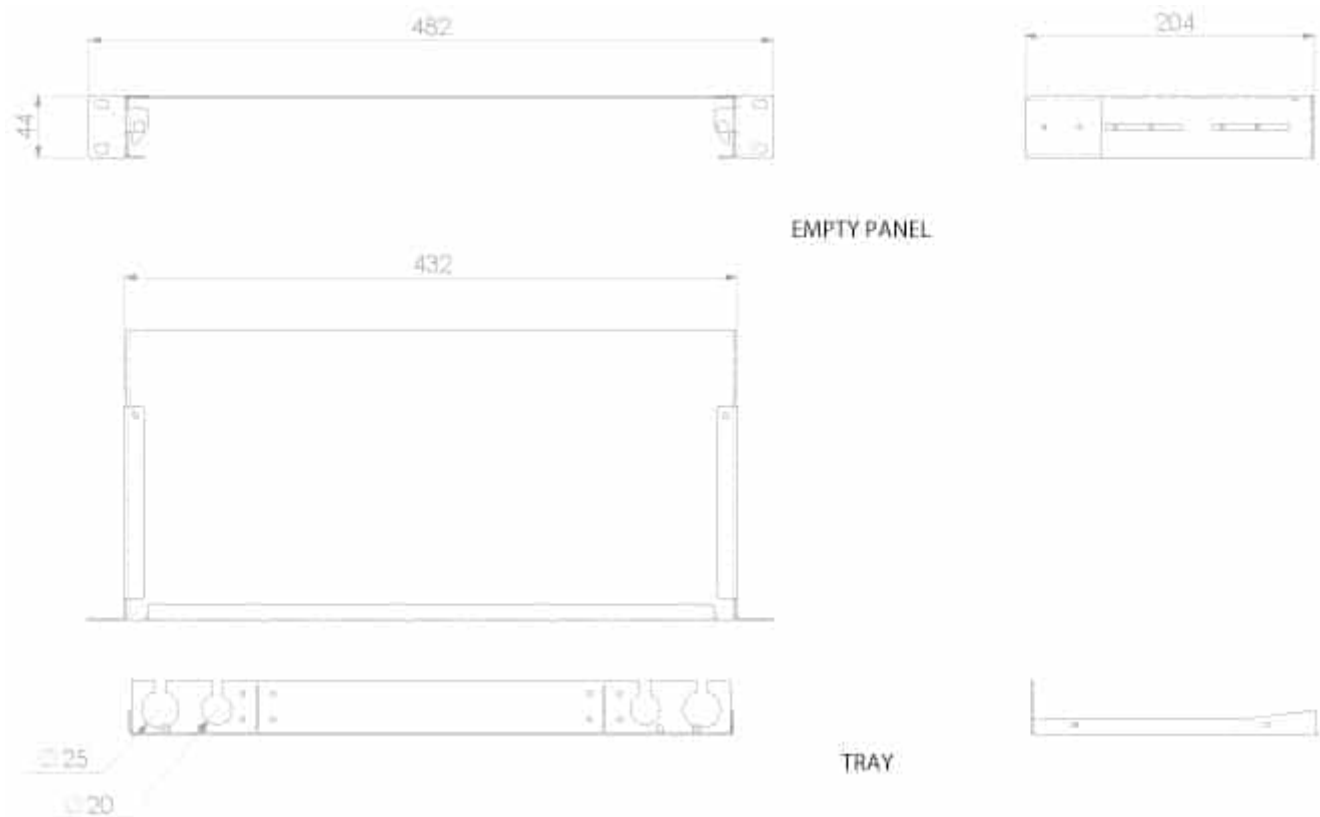

ELEMENT	CHARACTERISTIC
Width	482mm
Depth	204mm
Net weight	2.1 kgs
Packaged weight	3 kgs
Packaged dimensions	530mm W X 55mm H x 260mm D
IP rating	IP20
Suitable for Adaptor type	All
Mounting Adjustment range	50mm
Cable entry 20mm	2
Cable entry 25mm	2
Material	Cold- rolled steel
Material thickness	1.2mm
Material coating	Electro Static Powder Coating
Colour	Black RAL 9004Grey RAL 7035
Operating temperature	-40°C to +50°C
Designed in accordance with	TIA/EIA 568.C, ISO/IEC 11801, EN 50173, IEC 60304, IEC 61754, EN 297-1
Materials compliant to	RoHS, Reach/SVHC

Technical Drawing